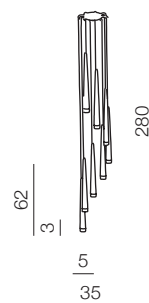

- 1 AZ0118 (black)
- 2 AZ0207 (white)
- 3 AZ0133 (chrome)

G9 3x 40W  
metal/glass/white

**Stylo 5**  MULTICOLOR

- 1 AZ0119 (black)
- 2 AZ0208 (white)
- 3 AZ0134 (chrome)

G9 5x 40W  
metal/glass

**Stylo 8**  MULTICOLOR