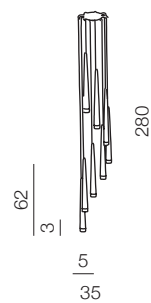

- 1 AZ0118 (black)
- 2 AZ0207 (white)
- 3 AZ0133 (chrome)

G9 3x 40W
metal/glass/white

Stylo 5  MULTICOLOR

- 1 AZ0119 (black)
- 2 AZ0208 (white)
- 3 AZ0134 (chrome)

G9 5x 40W
metal/glass

Stylo 8  MULTICOLOR