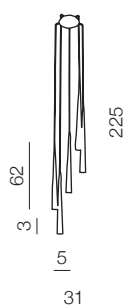

STYLO

1 BLACK

2 WHITE

3 CHROME

Stylo 1  MULTICOLOR

- 1 AZ0116 (black)
- 2 AZ0206 (white)
- 3 AZ0117 (chrome)

G9 1x 40W
metal/glass

Stylo 3  MULTICOLOR

- 1 AZ0118 (black)
- 2 AZ0207 (white)
- 3 AZ0133 (chrome)

G9 3x 40W
metal/glass/white

Stylo 5  MULTICOLOR

- 1 AZ0119 (black)
- 2 AZ0208 (white)
- 3 AZ0134 (chrome)

G9 5x 40W
metal/glass

Stylo 8  MULTICOLOR

- 1 AZ0161 (black)
- 2 AZ0209 (white)
- 3 AZ0257 (chrome)

G9 8x 40W
metal/glass