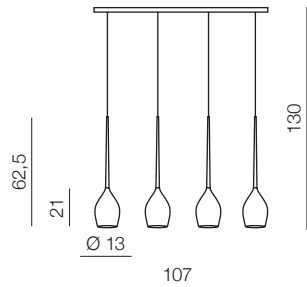

izza 1

- ① AZ0131 (shiny white)
- ② AZ0130 (shiny black)
- ③ AZ1221 (amber)
- ④ AZ1220 (olive)
- ⑤ AZ2936 (smoky)

E14 1x 50W
metal/glass

izza 4

- ① AZ0101 (shiny white)
- ② AZ0100 (shiny black)
- ③ AZ1227 (amber)
- ④ AZ1228 (olive)
- ⑤ AZ2938 (smoky)