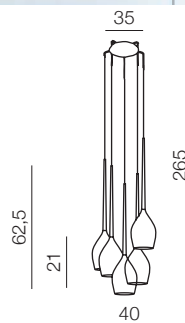

izza 1

- ① AZ0131 (shiny white)
- ② AZ0130 (shiny black)
- ③ AZ1221 (amber)
- ④ AZ1220 (olive)
- ⑤ AZ2936 (smoky)

E14 1x 50W
metal/glass

izza 4

- ① AZ0101 (shiny white)
- ② AZ0100 (shiny black)
- ③ AZ1227 (amber)
- ④ AZ1228 (olive)
- ⑤ AZ2938 (smoky)

E14 4x 50W
metal/glass

izza 5

- ① AZ0311 (shiny white)
- ② AZ0312 (shiny black)
- ③ AZ1231 (amber)
- ④ AZ1222 (olive)
- ⑤ AZ2939 (smoky)

E14 5x 50W
metal/glass

izza 8

- ① AZ0160 (shiny white)
- ② AZ0159 (shiny black)
- ③ AZ1223 (amber)
- ④ AZ1230 (olive)
- ⑤ AZ2940 (smoky)