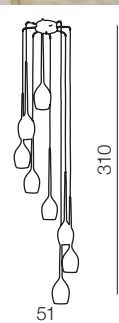

izza 1

- ① AZ0131 (shiny white)
- ② AZ0130 (shiny black)
- ③ AZ1221 (amber)
- ④ AZ1220 (olive)
- ⑤ AZ2936 (smoky)

E14 1x 50W
metal/glass

izza 4

- ① AZ0101 (shiny white)
- ② AZ0100 (shiny black)
- ③ AZ1227 (amber)
- ④ AZ1228 (olive)
- ⑤ AZ2938 (smoky)

E14 4x 50W
metal/glass

izza 5

- ① AZ0311 (shiny white)
- ② AZ0312 (shiny black)
- ③ AZ1231 (amber)
- ④ AZ1222 (olive)
- ⑤ AZ2939 (smoky)

E14 5x 50W
metal/glass

izza 8

- ① AZ0160 (shiny white)
- ② AZ0159 (shiny black)
- ③ AZ1223 (amber)
- ④ AZ1230 (olive)
- ⑤ AZ2940 (smoky)