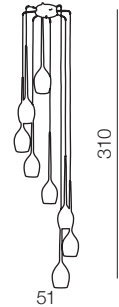

izza 1

- ① AZ0131 (shiny white)
- ② AZ0130 (shiny black)
- ③ AZ1221 (amber)
- ④ AZ1220 (olive)
- ⑤ AZ2936 (smoky)

E14 1x 50W
metal/glass

izza 4

- ① AZ0101 (shiny white)
- ② AZ0100 (shiny black)
- ③ AZ1227 (amber)
- ④ AZ1228 (olive)
- ⑤ AZ2938 (smoky)

E14 4x 50W
metal/glass

izza 5

- ① AZ0311 (shiny white)
- ② AZ0312 (shiny black)
- ③ AZ1231 (amber)
- ④ AZ1222 (olive)
- ⑤ AZ2939 (smoky)

E14 5x 50W
metal/glass

izza 8

- ① AZ0160 (shiny white)
- ② AZ0159 (shiny black)
- ③ AZ1223 (amber)
- ④ AZ1230 (olive)
- ⑤ AZ2940 (smoky)