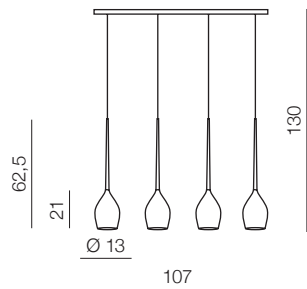

izza 1

- ① AZ0131 (shiny white)
- ② AZ0130 (shiny black)
- ③ AZ1221 (amber)
- ④ AZ1220 (olive)
- ⑤ AZ2936 (smoky)

E14 1x 50W
metal/glass

izza 4

- ① AZ0101 (shiny white)
- ② AZ0100 (shiny black)
- ③ AZ1227 (amber)
- ④ AZ1228 (olive)
- ⑤ AZ2938 (smoky)