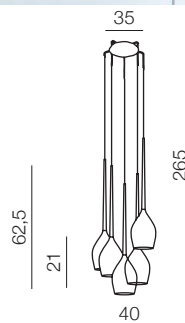

izza 1

- ① AZ0131 (shiny white)
- ② AZ0130 (shiny black)
- ③ AZ1221 (amber)
- ④ AZ1220 (olive)
- ⑤ AZ2936 (smoky)

E14 1x 50W
metal/glass

izza 4

- ① AZ0101 (shiny white)
- ② AZ0100 (shiny black)
- ③ AZ1227 (amber)
- ④ AZ1228 (olive)
- ⑤ AZ2938 (smoky)

E14 4x 50W
metal/glass

izza 5

- ① AZ0311 (shiny white)
- ② AZ0312 (shiny black)
- ③ AZ1231 (amber)
- ④ AZ1222 (olive)
- ⑤ AZ2939 (smoky)

E14 5x 50W
metal/glass

izza 8

- ① AZ0160 (shiny white)
- ② AZ0159 (shiny black)
- ③ AZ1223 (amber)
- ④ AZ1230 (olive)
- ⑤ AZ2940 (smoky)