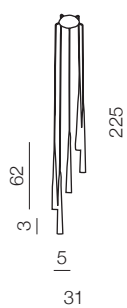

STYLO

1 BLACK

2 WHITE

3 CHROME

Stylo 1  MULTICOLOR

- 1 AZ0116 (black)
- 2 AZ0206 (white)
- 3 AZ0117 (chrome)

G9 1x 40W
metal/glass

Stylo 3  MULTICOLOR

- 1 AZ0118 (black)
- 2 AZ0207 (white)
- 3 AZ0133 (chrome)

G9 3x 40W
metal/glass/white

Stylo 5  MULTICOLOR

- 1 AZ0119 (black)
- 2 AZ0208 (white)
- 3 AZ0134 (chrome)

G9 5x 40W
metal/glass

Stylo 8  MULTICOLOR

- 1 AZ0161 (black)
- 2 AZ0209 (white)
- 3 AZ0257 (chrome)

G9 8x 40W
metal/glass