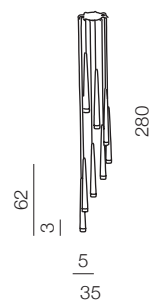

- 1 AZ0118 (black)
- 2 AZ0207 (white)
- 3 AZ0133 (chrome)

G9 3x 40W
metal/glass/white

Stylo 5  MULTICOLOR

- 1 AZ0119 (black)
- 2 AZ0208 (white)
- 3 AZ0134 (chrome)

G9 5x 40W
metal/glass

Stylo 8  MULTICOLOR