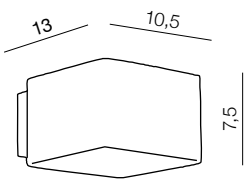

TULIP

Tulip

- ❶ **AZ0138** (black)
- ❷ **AZ0137** (white)
- ❸ **AZ0139** (red)

G9 1x 40W
glass/chrome

❶ BLACK

❷ WHITE

❸ RED