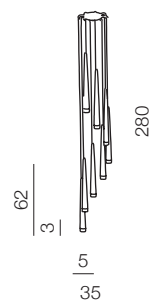

- 1 AZ0118 (black)
- 2 AZ0207 (white)
- 3 AZ0133 (chrome)

G9 3x 40W  
metal/glass/white

**Stylo 5**  MULTICOLOR

- 1 AZ0119 (black)
- 2 AZ0208 (white)
- 3 AZ0134 (chrome)

G9 5x 40W  
metal/glass

**Stylo 8**  MULTICOLOR