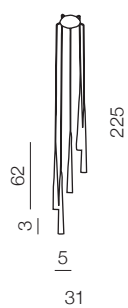

STYLO

1 BLACK

2 WHITE

3 CHROME

Stylo 1  MULTICOLOR

- 1 AZ0116 (black)
- 2 AZ0206 (white)
- 3 AZ0117 (chrome)

G9 1x 40W
metal/glass

Stylo 3  MULTICOLOR

- 1 AZ0118 (black)
- 2 AZ0207 (white)
- 3 AZ0133 (chrome)

G9 3x 40W
metal/glass/white

Stylo 5  MULTICOLOR

- 1 AZ0119 (black)
- 2 AZ0208 (white)
- 3 AZ0134 (chrome)

G9 5x 40W
metal/glass

Stylo 8  MULTICOLOR

- 1 AZ0161 (black)
- 2 AZ0209 (white)
- 3 AZ0257 (chrome)

G9 8x 40W
metal/glass