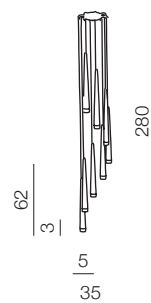

- 1 AZ0118 (black)
- 2 AZ0207 (white)
- 3 AZ0133 (chrome)

G9 3x 40W
metal/glass/white

Stylo 5  MULTICOLOR

- 1 AZ0119 (black)
- 2 AZ0208 (white)
- 3 AZ0134 (chrome)

G9 5x 40W
metal/glass

Stylo 8  MULTICOLOR