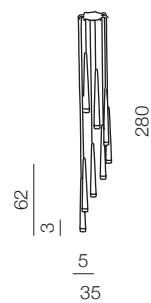

- 1 AZ0118 (black)
- 2 AZ0207 (white)
- 3 AZ0133 (chrome)

G9 3x 40W
metal/glass/white

Stylo 5  MULTICOLOR

- 1 AZ0119 (black)
- 2 AZ0208 (white)
- 3 AZ0134 (chrome)

G9 5x 40W
metal/glass

Stylo 8  MULTICOLOR