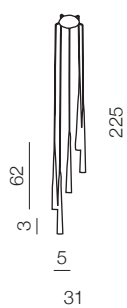

STYLO

1 BLACK

2 WHITE

3 CHROME

Stylo 1  MULTICOLOR

- 1 AZ0116 (black)
- 2 AZ0206 (white)
- 3 AZ0117 (chrome)

G9 1x 40W
metal/glass

Stylo 3  MULTICOLOR

- 1 AZ0118 (black)
- 2 AZ0207 (white)
- 3 AZ0133 (chrome)

G9 3x 40W
metal/glass/white

Stylo 5  MULTICOLOR

- 1 AZ0119 (black)
- 2 AZ0208 (white)
- 3 AZ0134 (chrome)

G9 5x 40W
metal/glass

Stylo 8  MULTICOLOR

- 1 AZ0161 (black)
- 2 AZ0209 (white)
- 3 AZ0257 (chrome)

G9 8x 40W
metal/glass