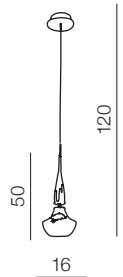

1 WHITE

2 BLACK

Tasos 6

- 1 AZ1883 (white)
- 2 AZ0262 (black)

E14 6x 25W
metal/chrome
glass/black/white

Tasos 4

- 1 AZ0884 (white)
- 2 AZ0885 (black)

E14 4x 25W
metal/chrome
glass/black/white

Tasos 5

- 1 AZ0261 (white)
- 2 AZ0981 (black)

E14 5x 25W
metal/chrome
glass/black/white

Tasos 1

- 1 AZ0260 (white)
- 2 AZ0719 (black)

E14 1x 25W
metal/chrome
glass/black/white