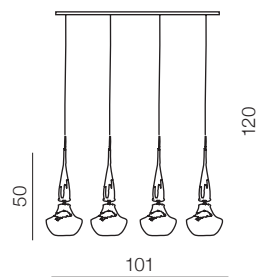

1 WHITE

2 BLACK

Tasos 6

- 1 AZ1883 (white)
- 2 AZ0262 (black)

E14 6x 25W
metal/chrome
glass/black/white

Tasos 4

- 1 AZ0884 (white)
- 2 AZ0885 (black)

E14 4x 25W
metal/chrome
glass/black/white

Tasos 5

- 1 AZ0261 (white)
- 2 AZ0981 (black)

E14 5x 25W
metal/chrome
glass/black/white

Tasos 1

- 1 AZ0260 (white)
- 2 AZ0719 (black)

E14 1x 25W
metal/chrome
glass/black/white