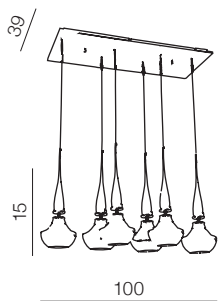

1 WHITE

2 BLACK

Tasos 6

- 1 AZ1883 (white)
- 2 AZ0262 (black)

E14 6x 25W
metal/chrome
glass/black/white

Tasos 4

- 1 AZ0884 (white)
- 2 AZ0885 (black)

E14 4x 25W
metal/chrome
glass/black/white

Tasos 5

- 1 AZ0261 (white)
- 2 AZ0981 (black)

E14 5x 25W
metal/chrome
glass/black/white

Tasos 1

- 1 AZ0260 (white)
- 2 AZ0719 (black)

E14 1x 25W
metal/chrome
glass/black/white