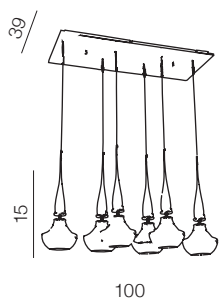

1 WHITE

2 BLACK

Tasos 6

- 1 AZ1883 (white)
- 2 AZ0262 (black)

E14 6x 25W
metal/chrome
glass/black/white

Tasos 4

- 1 AZ0884 (white)
- 2 AZ0885 (black)

E14 4x 25W
metal/chrome
glass/black/white

Tasos 5

- 1 AZ0261 (white)
- 2 AZ0981 (black)

E14 5x 25W
metal/chrome
glass/black/white

Tasos 1

- 1 AZ0260 (white)
- 2 AZ0719 (black)

E14 1x 25W
metal/chrome
glass/black/white