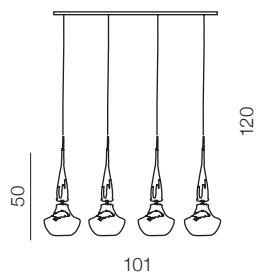

1 WHITE

2 BLACK

Tasos 6

- 1 AZ1883 (white)
- 2 AZ0262 (black)

E14 6x 25W
metal/chrome
glass/black/white

Tasos 4

- 1 AZ0884 (white)
- 2 AZ0885 (black)

E14 4x 25W
metal/chrome
glass/black/white

Tasos 5

- 1 AZ0261 (white)
- 2 AZ0981 (black)

E14 5x 25W
metal/chrome
glass/black/white

Tasos 1

- 1 AZ0260 (white)
- 2 AZ0719 (black)

E14 1x 25W
metal/chrome
glass/black/white