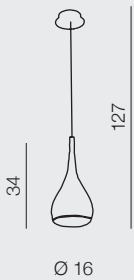

SPELL

Spell

- 1 AZ0287 (white)
- 2 AZ0288 (pearl black)
- 3 AZ0286 (france gold)
- 4 AZ0285 (chrome)

E27 1x 60W
aluminium/iron
metal/chrome