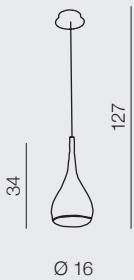

SPELL

Spell

- 1 AZ0287 (white)
- 2 AZ0288 (pearl black)
- 3 AZ0286 (france gold)
- 4 AZ0285 (chrome)

E27 1x 60W  
aluminium/iron  
metal/chrome