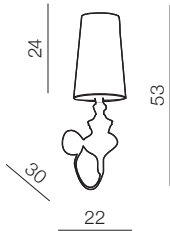

BAROCO

SILVER –
ARTIFICIAL
MATERIAL

BLACK –
FABRIC MATERIAL

BLACK**

Baroco wall

- ❶ AZ0308 (silver*)
- ❷ AZ0062 (black**)

E27 1x 11W
metal/artificial material*
metal/fabric**

Baroco 1 pendant