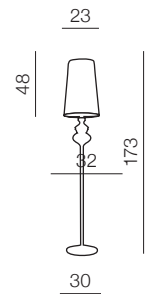

Baroco floor

- ❶ AZ0309 (silver*)
- ❷ AZ0063 (black**)

E27 1x 15W
metal/artificial material*
metal/fabric**