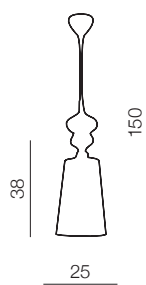

BAROCO

SILVER –
ARTIFICIAL
MATERIAL

BLACK –
FABRIC MATERIAL

BLACK**

Baroco wall

- ❶ AZ0308 (silver*)
- ❷ AZ0062 (black**)

E27 1x 11W
metal/artificial material*
metal/fabric**

Baroco 1 pendant