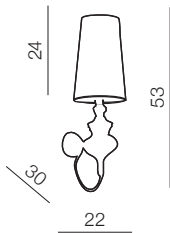

BAROCO

SILVER –
ARTIFICIAL
MATERIAL

BLACK –
FABRIC MATERIAL

BLACK**

Baroco wall

- ① AZ0308 (silver*)
- ② AZ0062 (black**)

E27 1x 11W
metal/artificial material*
metal/fabric**

Baroco 1 pendant