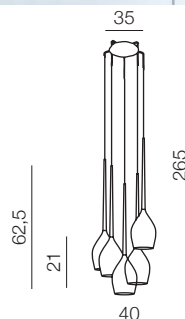

izza 1

- ① AZ0131 (shiny white)
- ② AZ0130 (shiny black)
- ③ AZ1221 (amber)
- ④ AZ1220 (olive)
- ⑤ AZ2936 (smoky)

E14 1x 50W  
metal/glass

izza 4

- ① AZ0101 (shiny white)
- ② AZ0100 (shiny black)
- ③ AZ1227 (amber)
- ④ AZ1228 (olive)
- ⑤ AZ2938 (smoky)

E14 4x 50W  
metal/glass

izza 5

- ① AZ0311 (shiny white)
- ② AZ0312 (shiny black)
- ③ AZ1231 (amber)
- ④ AZ1222 (olive)
- ⑤ AZ2939 (smoky)

E14 5x 50W  
metal/glass

izza 8

- ① AZ0160 (shiny white)
- ② AZ0159 (shiny black)
- ③ AZ1223 (amber)
- ④ AZ1230 (olive)
- ⑤ AZ2940 (smoky)