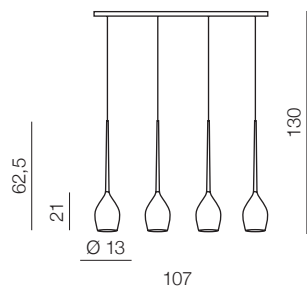

izza 1

- ① AZ0131 (shiny white)
- ② AZ0130 (shiny black)
- ③ AZ1221 (amber)
- ④ AZ1220 (olive)
- ⑤ AZ2936 (smoky)

E14 1x 50W  
metal/glass

izza 4

- ① AZ0101 (shiny white)
- ② AZ0100 (shiny black)
- ③ AZ1227 (amber)
- ④ AZ1228 (olive)
- ⑤ AZ2938 (smoky)