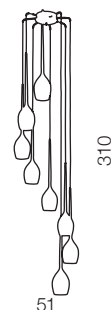

izza 1

- ① AZ0131 (shiny white)
- ② AZ0130 (shiny black)
- ③ AZ1221 (amber)
- ④ AZ1220 (olive)
- ⑤ AZ2936 (smoky)

E14 1x 50W  
metal/glass

izza 4

- ① AZ0101 (shiny white)
- ② AZ0100 (shiny black)
- ③ AZ1227 (amber)
- ④ AZ1228 (olive)
- ⑤ AZ2938 (smoky)

E14 4x 50W  
metal/glass

izza 5

- ① AZ0311 (shiny white)
- ② AZ0312 (shiny black)
- ③ AZ1231 (amber)
- ④ AZ1222 (olive)
- ⑤ AZ2939 (smoky)

E14 5x 50W  
metal/glass

izza 8

- ① AZ0160 (shiny white)
- ② AZ0159 (shiny black)
- ③ AZ1223 (amber)
- ④ AZ1230 (olive)
- ⑤ AZ2940 (smoky)

E14 8x 50W  
metal/glass