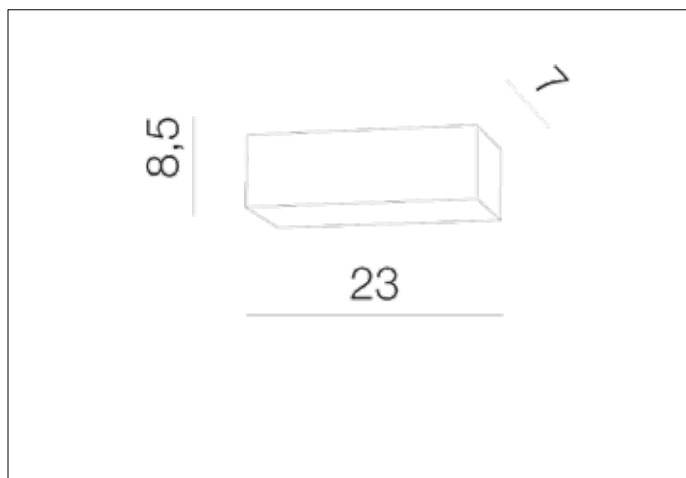

### Dimensions height / width / length [cm] Product Specifications

Product	8,5 x 23 x 7
Mounting inlet:	N/A x N/A x N/A
Ceiling base:	N/A x N/A x N/A
Shades	N/A x N/A x N/A

Line	DECORATIVE
Type	Wall
Type of track	N/A
Colour	Chrome / White
Material	Metal / Frosted Glass
Light source	1
Type of socket	G24
Lumens	N/A
Kelvins	N/A
Beam angle	N/A
Dimmable	N/A
CCT	N/A
RGB	N/A
RA	N/A
App remote control	N/A
Remote control	N/A
Voltage	230V
Power	max LED 18W
Switch location	N/A
Protection class	IP20
Tilt	N/A
Rotation	N/A

### Shipping info height / width / length [cm]

BOX 1:	18 x 29 x 15
BOX 2:	N/A x N/A x N/A
BOX 3:	N/A x N/A x N/A
Net weight [kg]	1
Gross weight [kg]	1,15