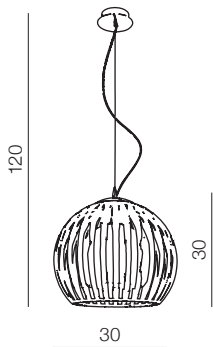

ARCADA

1 ORANGE

2 ORANGE

3 CLEAR

Arcada L

- 2 AZ0477 (black)
- 3 AZ0478 (clear)

E27 1x 40W
acryl/glass/chrome

Arcada M

- 1 AZ0482 (orange)
- 2 AZ0363 (black)
- 3 AZ0481 (clear)

E27 1x 40W
acryl/glass/chrome