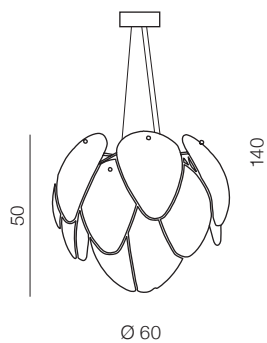

1 WHITE

2 SMOKY

Antires

- 1 AZ0472 (white)
- 2 AZ2996 (smoky)

E27 5x 40W only LED
metal/chrome/glass