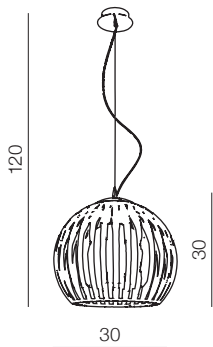

ARCADA

1 ORANGE

2 ORANGE

3 CLEAR

Arcada L

- 2 AZ0477 (black)
- 3 AZ0478 (clear)

E27 1x 40W
acryl/glass/chrome

Arcada M

- 1 AZ0482 (orange)
- 2 AZ0363 (black)
- 3 AZ0481 (clear)

E27 1x 40W
acryl/glass/chrome