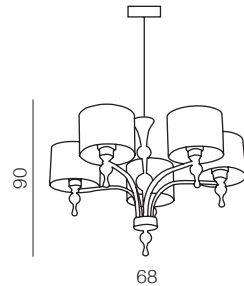

IMPRESS

1 WHITE

2 BLACK

3 BROWN

Impress table

- 1 AZ1107 WH (white)
  - 2 AZ0502 BK (black)
  - 3 AZ2903 (brown)
- E27 1x 50W  
metal/chrome/acryl/fabric

Impress wall

- 1 AZ0503 WH (white)
  - 2 AZ0501 BK (black)
  - 3 AZ2904 BN (brown)
- E27 1x 50W  
metal/chrome/acryl/fabric

Impress 7

- 1 AZ1106 WH (white)
  - 2 AZ0500 BK (black)
  - 3 AZ2902 BN (brown)
- E27 7x 50W  
metal/chrome/acryl/fabric

Impress 5

- 1 AZ1007 WH (white)
  - 2 AZ0499 BK (black)
  - 3 AZ2901 BN (brown)
- E27 5x 50W  
metal/chrome/acryl/fabric