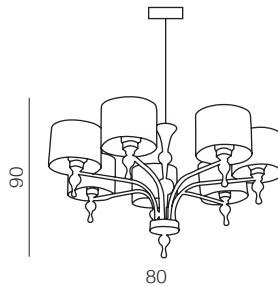

IMPRESS

1 WHITE

2 BLACK

3 BROWN

Impress table

- 1 AZ1107 WH (white)
  - 2 AZ0502 BK (black)
  - 3 AZ2903 (brown)
- E27 1x 50W  
metal/chrome/acryl/fabric

Impress wall

- 1 AZ0503 WH (white)
  - 2 AZ0501 BK (black)
  - 3 AZ2904 BN (brown)
- E27 1x 50W  
metal/chrome/acryl/fabric

Impress 7

- 1 AZ1106 WH (white)
  - 2 AZ0500 BK (black)
  - 3 AZ2902 BN (brown)
- E27 7x 50W  
metal/chrome/acryl/fabric

Impress 5

- 1 AZ1007 WH (white)
  - 2 AZ0499 BK (black)
  - 3 AZ2901 BN (brown)
- E27 5x 50W  
metal/chrome/acryl/fabric