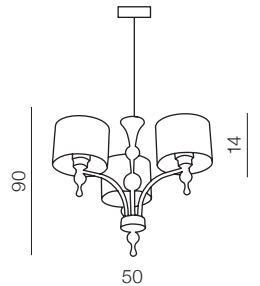

IMPRESS

1 WHITE

2 BLACK

3 BROWN

Impress table

- 1 AZ1107 WH (white)
  - 2 AZ0502 BK (black)
  - 3 AZ2903 (brown)
- E27 1x 50W  
metal/chrome/acryl/fabric

Impress wall

- 1 AZ0503 WH (white)
  - 2 AZ0501 BK (black)
  - 3 AZ2904 BN (brown)
- E27 1x 50W  
metal/chrome/acryl/fabric

Impress 7

- 1 AZ1106 WH (white)
  - 2 AZ0500 BK (black)
  - 3 AZ2902 BN (brown)
- E27 7x 50W  
metal/chrome/acryl/fabric

Impress 5

- 1 AZ1007 WH (white)
  - 2 AZ0499 BK (black)
  - 3 AZ2901 BN (brown)
- E27 5x 50W  
metal/chrome/acryl/fabric