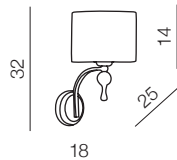

IMPRESS

1 WHITE

2 BLACK

3 BROWN

Impress table

- 1 AZ1107 WH (white)
  - 2 AZ0502 BK (black)
  - 3 AZ2903 (brown)
- E27 1x 50W  
metal/chrome/acryl/fabric

Impress wall

- 1 AZ0503 WH (white)
  - 2 AZ0501 BK (black)
  - 3 AZ2904 BN (brown)
- E27 1x 50W  
metal/chrome/acryl/fabric