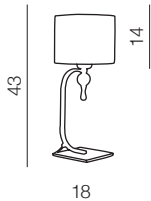

IMPRESS

1 WHITE

2 BLACK

3 BROWN

Impress table

- 1 AZ1107 WH (white)
  - 2 AZ0502 BK (black)
  - 3 AZ2903 (brown)
- E27 1x 50W  
metal/chrome/acryl/fabric

Impress wall

- 1 AZ0503 WH (white)
  - 2 AZ0501 BK (black)
  - 3 AZ2904 BN (brown)
- E27 1x 50W  
metal/chrome/acryl/fabric