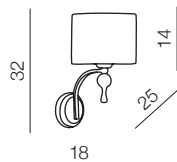

IMPRESS

1 WHITE

2 BLACK

3 BROWN

Impress table

- 1 AZ1107 WH (white)
 - 2 AZ0502 BK (black)
 - 3 AZ2903 (brown)
- E27 1x 50W
metal/chrome/acryl/fabric

Impress wall

- 1 AZ0503 WH (white)
 - 2 AZ0501 BK (black)
 - 3 AZ2904 BN (brown)
- E27 1x 50W
metal/chrome/acryl/fabric