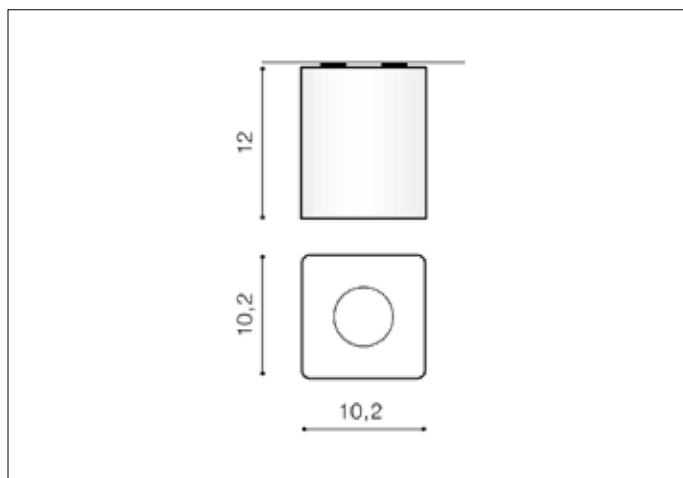

AZzardo[®]
LIGHTING

NINO 1 WHITE/ALUMINIUM
AZ0598, EAN 5901238405986

Dimensions height / width / length [cm] Product Specifications

Product	12 x 10,2 x 10,2
Mounting inlet:	N/A x N/A x N/A
Ceiling base:	N/A x N/A x N/A
Shades	N/A x N/A x N/A

Line	TECHNICAL
Type	Exposed Downlight
Type of track	N/A
Colour	White / Aluminium
Material	Aluminium / Metal
Light source	1
Type of socket	GU10
Lumens	N/A
Kelvins	N/A
Beam angle	N/A
Dimmable	N/A
CCT	N/A
RGB	N/A
RA	N/A
App remote control	N/A
Remote control	N/A
Voltage	230V
Power	max LED 50W
Switch location	N/A
Protection class	IP20
Tilt	N/A
Rotation	N/A

Shipping info height / width / length [cm]

BOX 1:	13,5 x 11 x 11
BOX 2:	N/A x N/A x N/A
BOX 3:	N/A x N/A x N/A
Net weight [kg]	0,85
Gross weight [kg]	0,9

Energy efficiency

Azzardo Sp. z o.o.
ul. Strzeszyńska 33 60-479 Poznań,
NIP: 929-185-75-07