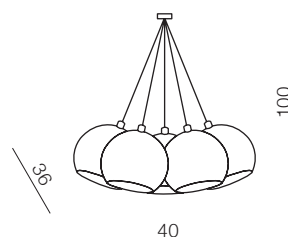

Gulia 7

- 2 AZ0635 (black)

7x GU10 MAX 50W
metal/chrome/
ballistic glass

- 1 AZ1346 (chrome)
- 3 AZ1235 (black)

1x GU10 MAX 50W
sand black/chrome/
sand white