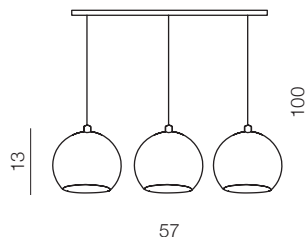

1 CHROME

2 WHITE

3 BLACK

4 GOLD

Gulia 1 Pendant

- 1 AZ0641 (chrome)
- 2 AZ0642 (white)
- 3 AZ0630 (black)
- new 4 AZ4980 (gold)

1xGU10 Max 50W
metal / chrome / ballistic glass

Gulia 3

- 1 AZ0637 (chrome)
- 2 AZ0638 (white)

3x GU10 MAX 50W
metal/chrome/
ballistic glass

Gulia 7

- 2 AZ0635 (black)

7x GU10 MAX 50W
metal/chrome/
ballistic glass

Gulia wall

- 1 AZ1346 (chrome)
- 3 AZ1235 (black)

1x GU10 MAX 50W
sand black/chrome/
sand white