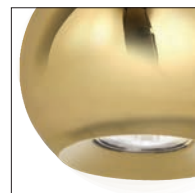

1 CHROME

2 WHITE

3 BLACK

4 GOLD

Gulia 1 Pendant

- 1 AZ0641 (chrome)
- 2 AZ0642 (white)
- 3 AZ0630 (black)
- new 4 AZ4980 (gold)

1xGU10 Max 50W  
metal / chrome / ballistic glass

Gulia 3

- 1 AZ0637 (chrome)
- 2 AZ0638 (white)

3x GU10 MAX 50W  
metal/chrome/  
ballistic glass

Gulia 7

- 2 AZ0635 (black)

7x GU10 MAX 50W  
metal/chrome/  
ballistic glass

Gulia wall

- 1 AZ1346 (chrome)
- 3 AZ1235 (black)

1x GU10 MAX 50W  
sand black/chrome/  
sand white