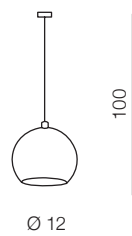

1 CHROME

2 WHITE

3 BLACK

4 GOLD

Gulia 1 Pendant

- 1 AZ0641 (chrome)
- 2 AZ0642 (white)
- 3 AZ0630 (black)
- new 4 AZ4980 (gold)

1xGU10 Max 50W  
metal / chrome / ballistic glass

Gulia 3

- 1 AZ0637 (chrome)
- 2 AZ0638 (white)

3x GU10 MAX 50W  
metal/chrome/  
ballistic glass

Gulia 7

- 2 AZ0635 (black)

7x GU10 MAX 50W  
metal/chrome/  
ballistic glass

Gulia wall

- 1 AZ1346 (chrome)
- 3 AZ1235 (black)