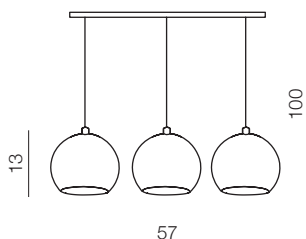

1 CHROME

2 WHITE

3 BLACK

4 GOLD

Gulia 1 Pendant

- 1 AZ0641 (chrome)
- 2 AZ0642 (white)
- 3 AZ0630 (black)
- new 4 AZ4980 (gold)

1xGU10 Max 50W  
metal / chrome / ballistic glass

Gulia 3

- 1 AZ0637 (chrome)
- 2 AZ0638 (white)

3x GU10 MAX 50W  
metal/chrome/  
ballistic glass

Gulia 7

- 2 AZ0635 (black)

7x GU10 MAX 50W  
metal/chrome/  
ballistic glass

Gulia wall

- 1 AZ1346 (chrome)
- 3 AZ1235 (black)

1x GU10 MAX 50W  
sand black/chrome/  
sand white