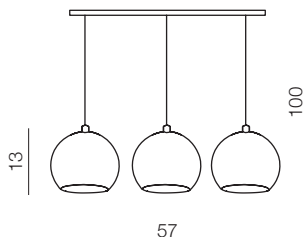

1 CHROME

2 WHITE

3 BLACK

4 GOLD

Gulia 1 Pendant

- 1 AZ0641 (chrome)
- 2 AZ0642 (white)
- 3 AZ0630 (black)
- new 4 AZ4980 (gold)

1xGU10 Max 50W  
metal / chrome / ballistic glass

Gulia 3

- 1 AZ0637 (chrome)
- 2 AZ0638 (white)

3x GU10 MAX 50W  
metal/chrome/  
ballistic glass

Gulia 7

- 2 AZ0635 (black)

7x GU10 MAX 50W  
metal/chrome/  
ballistic glass

Gulia wall

- 1 AZ1346 (chrome)
- 3 AZ1235 (black)

1x GU10 MAX 50W  
sand black/chrome/  
sand white