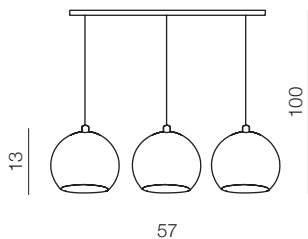

1 CHROME

2 WHITE

3 BLACK

4 GOLD

Gulia 1 Pendant

- 1 AZ0641 (chrome)
- 2 AZ0642 (white)
- 3 AZ0630 (black)
- new 4 AZ4980 (gold)

1xGU10 Max 50W
metal / chrome / ballistic glass

Gulia 3

- 1 AZ0637 (chrome)
- 2 AZ0638 (white)

3x GU10 MAX 50W
metal/chrome/
ballistic glass

Gulia 7

- 2 AZ0635 (black)

7x GU10 MAX 50W
metal/chrome/
ballistic glass

Gulia wall

- 1 AZ1346 (chrome)
- 3 AZ1235 (black)

1x GU10 MAX 50W
sand black/chrome/
sand white