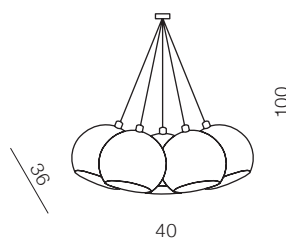

1 CHROME

2 WHITE

3 BLACK

4 GOLD

Gulia 1 Pendant

- 1 AZ0641 (chrome)
- 2 AZ0642 (white)
- 3 AZ0630 (black)
- new 4 AZ4980 (gold)

1xGU10 Max 50W
metal / chrome / ballistic glass

Gulia 3

- 1 AZ0637 (chrome)
- 2 AZ0638 (white)

3x GU10 MAX 50W
metal/chrome/
ballistic glass

Gulia 7

- 2 AZ0635 (black)

7x GU10 MAX 50W
metal/chrome/
ballistic glass

Gulia wall

- 1 AZ1346 (chrome)
- 3 AZ1235 (black)

1x GU10 MAX 50W
sand black/chrome/
sand white