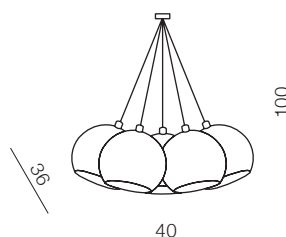

Gulia 7

- 2 AZ0635 (black)

7x GU10 MAX 50W
metal/chrome/
ballistic glass

- 1 AZ1346 (chrome)
- 3 AZ1235 (black)

1x GU10 MAX 50W
sand black/chrome/
sand white