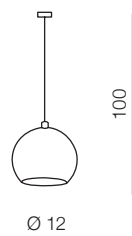

1 CHROME

2 WHITE

3 BLACK

4 GOLD

Gulia 1 Pendant

- 1 AZ0641 (chrome)
- 2 AZ0642 (white)
- 3 AZ0630 (black)
- new 4 AZ4980 (gold)

1xGU10 Max 50W
metal / chrome / ballistic glass

Gulia 3

- 1 AZ0637 (chrome)
- 2 AZ0638 (white)

3x GU10 MAX 50W
metal/chrome/
ballistic glass

Gulia 7

- 2 AZ0635 (black)

7x GU10 MAX 50W
metal/chrome/
ballistic glass

Gulia wall

- 1 AZ1346 (chrome)
- 3 AZ1235 (black)