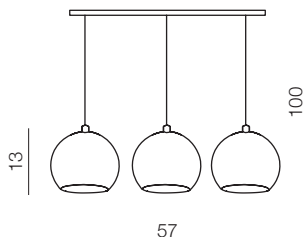

1 CHROME

2 WHITE

3 BLACK

4 GOLD

Gulia 1 Pendant

- 1 AZ0641 (chrome)
- 2 AZ0642 (white)
- 3 AZ0630 (black)
- new 4 AZ4980 (gold)

1xGU10 Max 50W
metal / chrome / ballistic glass

Gulia 3

- 1 AZ0637 (chrome)
- 2 AZ0638 (white)

3x GU10 MAX 50W
metal/chrome/
ballistic glass

Gulia 7

- 2 AZ0635 (black)

7x GU10 MAX 50W
metal/chrome/
ballistic glass

Gulia wall

- 1 AZ1346 (chrome)
- 3 AZ1235 (black)

1x GU10 MAX 50W
sand black/chrome/
sand white