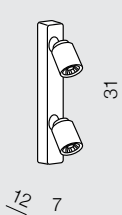

1 WHITE / GRAY

2 BLACK

**Tomi 1**

- 1 AZ0662 (white/grey)
- 2 AZ0681 (black)

1x GU10 MAX 50W  
bulb not included  
metal/aluminium/sandy paint

**Tomi 2**

- 1 AZ0663 (white/grey)
- 2 AZ0678 (black)

2x GU10 MAX 50W  
bulb not included  
metal/aluminium/sandy paint