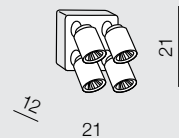

**Tomi 3**

- 1 AZ0664 (white/grey)
- 2 AZ0680 (black)

3x GU10 MAX 50W  
bulb not included  
metal/aluminium/sandy paint

**Tomi 4PR**

- 1 AZ0665 (white/grey)

4x GU10 MAX 50W  
bulb not included  
metal/aluminium/  
sandy paint