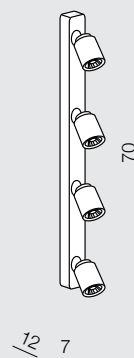

1 WHITE / GRAY

2 BLACK

**Tomi 1**

- 1 AZ0662 (white/grey)
- 2 AZ0681 (black)

1x GU10 MAX 50W  
bulb not included  
metal/aluminium/sandy paint

**Tomi 2**

- 1 AZ0663 (white/grey)
- 2 AZ0678 (black)

2x GU10 MAX 50W  
bulb not included  
metal/aluminium/sandy paint

**Tomi 3**

- 1 AZ0664 (white/grey)
- 2 AZ0680 (black)

3x GU10 MAX 50W  
bulb not included  
metal/aluminium/sandy paint

**Tomi 4PR**

- 1 AZ0665 (white/grey)

4x GU10 MAX 50W  
bulb not included  
metal/aluminium/  
sandy paint

**Tomi 4KW**

- 1 AZ0682 (white/grey)

4x GU10 MAX 50W  
bulb not included  
metal/aluminium/  
sandy paint