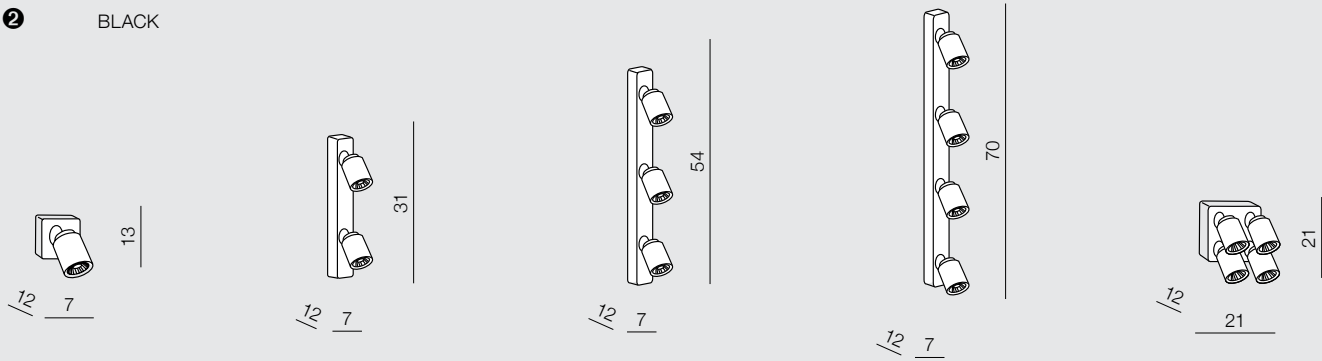

1 WHITE / GRAY

2 BLACK

Tomi 1

- 1 AZ0662 (white/grey)
- 2 AZ0681 (black)

1x GU10 MAX 50W
bulb not included
metal/aluminium/sandy paint

Tomi 2

- 1 AZ0663 (white/grey)
- 2 AZ0678 (black)

2x GU10 MAX 50W
bulb not included
metal/aluminium/sandy paint