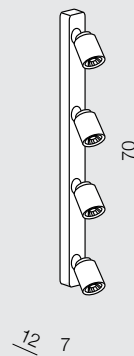

1 WHITE / GRAY

2 BLACK

Tomi 1

- 1 AZ0662 (white/grey)
- 2 AZ0681 (black)

1x GU10 MAX 50W
bulb not included
metal/aluminium/sandy paint

Tomi 2

- 1 AZ0663 (white/grey)
- 2 AZ0678 (black)

2x GU10 MAX 50W
bulb not included
metal/aluminium/sandy paint

Tomi 3

- 1 AZ0664 (white/grey)
- 2 AZ0680 (black)

3x GU10 MAX 50W
bulb not included
metal/aluminium/sandy paint

Tomi 4PR

- 1 AZ0665 (white/grey)

4x GU10 MAX 50W
bulb not included
metal/aluminium/
sandy paint

Tomi 4KW

- 1 AZ0682 (white/grey)

4x GU10 MAX 50W
bulb not included
metal/aluminium/
sandy paint