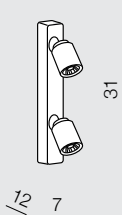

1 WHITE / GRAY

2 BLACK

Tomi 1

- 1 AZ0662 (white/grey)
- 2 AZ0681 (black)

1x GU10 MAX 50W
bulb not included
metal/aluminium/sandy paint

Tomi 2

- 1 AZ0663 (white/grey)
- 2 AZ0678 (black)

2x GU10 MAX 50W
bulb not included
metal/aluminium/sandy paint