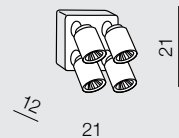

Tomi 3

- 1 AZ0664 (white/grey)
- 2 AZ0680 (black)

3x GU10 MAX 50W
bulb not included
metal/aluminium/sandy paint

Tomi 4PR

- 1 AZ0665 (white/grey)

4x GU10 MAX 50W
bulb not included
metal/aluminium/
sandy paint