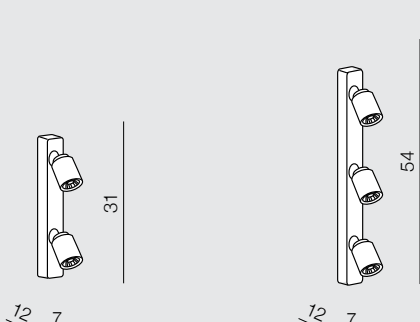

1 WHITE / GRAY

2 BLACK

**Tomi 1**

- 1 AZ0662 (white/grey)
- 2 AZ0681 (black)

1x GU10 MAX 50W  
bulb not included  
metal/aluminium/sandy paint

**Tomi 2**

- 1 AZ0663 (white/grey)
- 2 AZ0678 (black)

2x GU10 MAX 50W  
bulb not included  
metal/aluminium/sandy paint