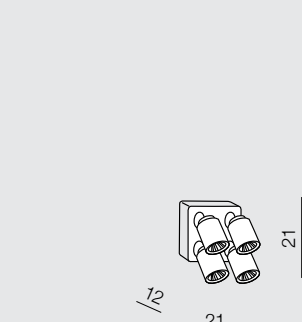

Tomi 4PR

- 1 AZ0665 (white/grey)

4x GU10 MAX 50W
bulb not included
metal/aluminium/
sandy paint