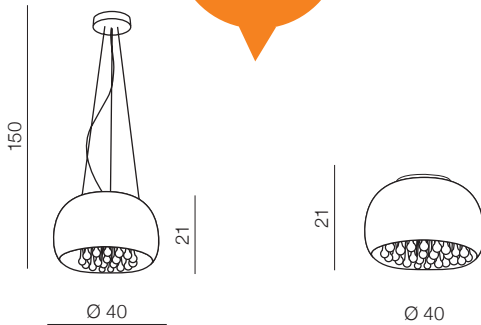

2 IN
ONE LAMP
PENDANT/TOP

Burn

AZ0699
PENDANT/TOP
5x G9 Only LED
metal/glass/crystal
chrome/chrome/clear

Burn wall

AZ0911
1x G9 Only LED
metal/glass/crystal
chrome/chrome/clear