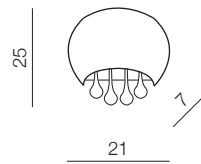

2 IN
ONE LAMP
PENDANT/TOP

Burn

AZ0699
PENDANT/TOP
5x G9 Only LED
metal/glass/crystal
chrome/chrome/clear

Burn wall

AZ0911
1x G9 Only LED
metal/glass/crystal
chrome/chrome/clear