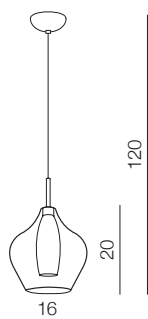

AMBER MILANO

1 CHROME

2 CLEAR

3 COPPER

4 BRASS

Amber milano 1

- 1 AZ2148 (chrome)
- 2 AZ3074 (clear)
- 3 AZ3077 (copper)

G9 1x 40W only LED
metal/chrome/glass

Amber milano 3

- 1 AZ2149 (chrome)
- 2 AZ3075 (clear)
- 3 AZ3078 (copper)

G9 3x 40W only LED
metal/chrome/glass

Amber milano 5

- 1 AZ0722 (chrome)
- 2 AZ3076 (clear)
- 3 AZ3172 (copper)

G9 5x 40W only LED
metal/chrome/glass