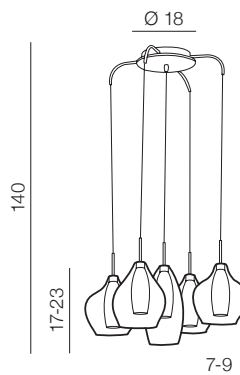

AMBER MILANO

1 CHROME

2 CLEAR

3 COPPER

4 BRASS

Amber milano 1

- 1 AZ2148 (chrome)
- 2 AZ3074 (clear)
- 3 AZ3077 (copper)

G9 1x 40W only LED
metal/chrome/glass

Amber milano 3

- 1 AZ2149 (chrome)
- 2 AZ3075 (clear)
- 3 AZ3078 (copper)

G9 3x 40W only LED
metal/chrome/glass

Amber milano 5

- 1 AZ0722 (chrome)
- 2 AZ3076 (clear)
- 3 AZ3172 (copper)

G9 5x 40W only LED
metal/chrome/glass