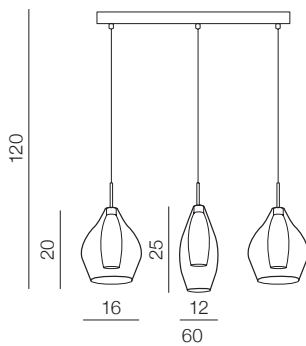

AMBER MILANO

1 CHROME

2 CLEAR

3 COPPER

4 BRASS

Amber milano 1

- 1 AZ2148 (chrome)
- 2 AZ3074 (clear)
- 3 AZ3077 (copper)

G9 1x 40W only LED
metal/chrome/glass

Amber milano 3

- 1 AZ2149 (chrome)
- 2 AZ3075 (clear)
- 3 AZ3078 (copper)

G9 3x 40W only LED
metal/chrome/glass

Amber milano 5

- 1 AZ0722 (chrome)
- 2 AZ3076 (clear)
- 3 AZ3172 (copper)

G9 5x 40W only LED
metal/chrome/glass