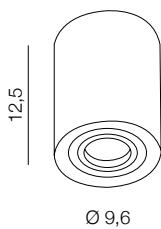

BROSS

Bross 1

- 1 AZ0780 (aluminium)
- 2 AZ0779 (black/aluminium)
- 3 AZ2135 (black/black)
- 4 AZ0857 (chrome)
- 5 AZ0858 (white)
- 6 AZ0781 (white/aluminium)
- 7 AZ1436 (white/black)
- 8 AZ2955 (black/gold)

GU10 1x MAX.50W
bulb not included
metal/aluminium

Bross 2

- 1 AZ0783 (aluminium)
- 2 AZ0782 (black/aluminium)
- 3 AZ2136 (black/black)
- 4 AZ1787 (bright grey)
- 5 AZ0941 (chrome)
- 6 AZ0859 (white)
- 7 AZ0784 (white/aluminium)
- 8 AZ1753 (white/black)
- 9 AZ2956 (black/gold)

GU10 2x MAX.50W
bulb not included
metal/aluminium