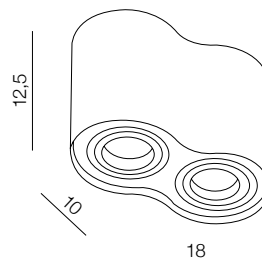

BROSS

Bross 1

- 1 AZ0780 (aluminium)
- 2 AZ0779 (black/aluminium)
- 3 AZ2135 (black/black)
- 4 AZ0857 (chrome)
- 5 AZ0858 (white)
- 6 AZ0781 (white/aluminium)
- 7 AZ1436 (white/black)
- 8 AZ2955 (black/gold)

GU10 1x MAX.50W
bulb not included
metal/aluminium

Bross 2

- 1 AZ0783 (aluminium)
- 2 AZ0782 (black/aluminium)
- 3 AZ2136 (black/black)
- 4 AZ1787 (bright grey)
- 5 AZ0941 (chrome)
- 6 AZ0859 (white)
- 7 AZ0784 (white/aluminium)
- 8 AZ1753 (white/black)
- 9 AZ2956 (black/gold)

GU10 2x MAX.50W
bulb not included
metal/aluminium