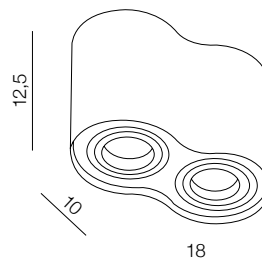

BROSS

Bross 1

- 1 AZ0780 (aluminium)
- 2 AZ0779 (black/aluminium)
- 3 AZ2135 (black/black)
- 4 AZ0857 (chrome)
- 5 AZ0858 (white)
- 6 AZ0781 (white/aluminium)
- 7 AZ1436 (white/black)
- 8 AZ2955 (black/gold)

GU10 1x MAX.50W  
bulb not included  
metal/aluminium

Bross 2

- 1 AZ0783 (aluminium)
- 2 AZ0782 (black/aluminium)
- 3 AZ2136 (black/black)
- 4 AZ1787 (bright grey)
- 5 AZ0941 (chrome)
- 6 AZ0859 (white)
- 7 AZ0784 (white/aluminium)
- 8 AZ1753 (white/black)
- 9 AZ2956 (black/gold)

GU10 2x MAX.50W  
bulb not included  
metal/aluminium