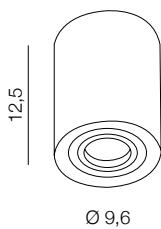

BROSS

Bross 1

- 1 AZ0780 (aluminium)
- 2 AZ0779 (black/aluminium)
- 3 AZ2135 (black/black)
- 4 AZ0857 (chrome)
- 5 AZ0858 (white)
- 6 AZ0781 (white/aluminium)
- 7 AZ1436 (white/black)
- 8 AZ2955 (black/gold)

GU10 1x MAX.50W  
bulb not included  
metal/aluminium

Bross 2

- 1 AZ0783 (aluminium)
- 2 AZ0782 (black/aluminium)
- 3 AZ2136 (black/black)
- 4 AZ1787 (bright grey)
- 5 AZ0941 (chrome)
- 6 AZ0859 (white)
- 7 AZ0784 (white/aluminium)
- 8 AZ1753 (white/black)
- 9 AZ2956 (black/gold)

GU10 2x MAX.50W  
bulb not included  
metal/aluminium