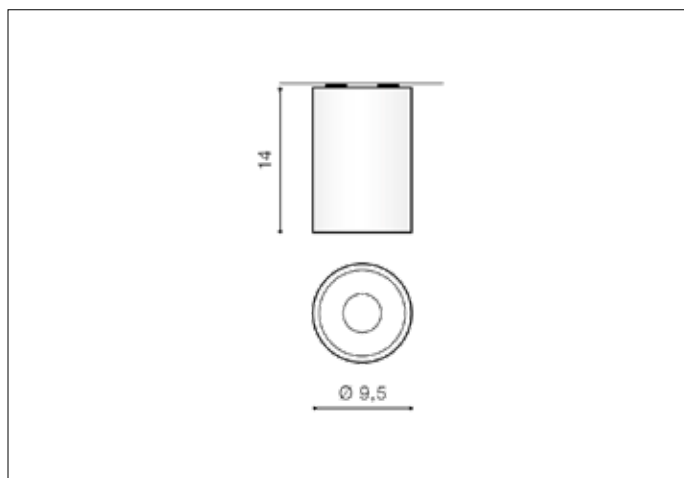

### Dimensions height / width / length [cm] Product Specifications

Product	14 x 9,5 x N/A
Mounting inlet:	N/A x N/A x N/A
Ceiling base:	N/A x N/A x N/A
Shades	N/A x N/A x N/A

Line	TECHNICAL
Type	Exposed Downlight
Type of track	N/A
Colour	Black
Material	Aluminium
Light source	1
Type of socket	GU10
Lumens	N/A
Kelvins	N/A
Beam angle	N/A
Dimmable	N/A
CCT	N/A
RGB	N/A
RA	N/A
App remote control	N/A
Remote control	N/A
Voltage	230V
Power	max LED 50W
Switch location	N/A
Protection class	IP20
Tilt	N/A
Rotation	N/A

### Shipping info height / width / length [cm]

BOX 1:	14,5 x 10,5 x 10,5
BOX 2:	N/A x N/A x N/A
BOX 3:	N/A x N/A x N/A
Net weight [kg]	0,45
Gross weight [kg]	0,5