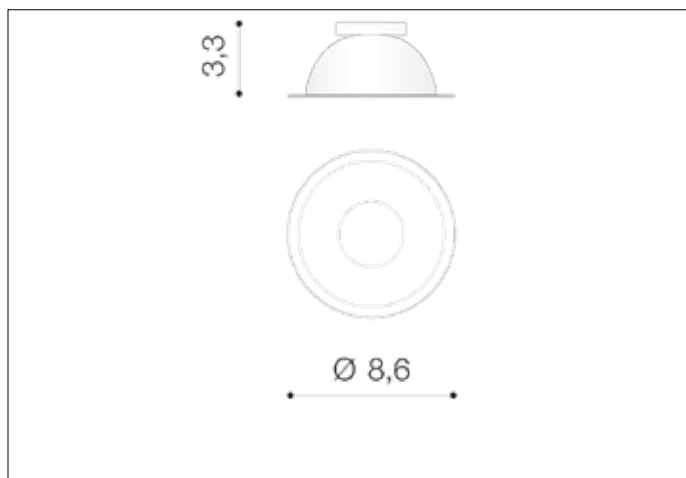

AZzardo[®]
LIGHTING

REMO R CHA
AZ0825, EAN 5901238408253

Dimensions height / width / length [cm] Product Specifications

Product	3,3 x 8,6 x N/A
Mounting inlet:	N/A x N/A x N/A
Ceiling base:	N/A x N/A x N/A
Shades	N/A x N/A x N/A

Line	TECHNICAL
Type	Component
Type of track	N/A
Colour	Champagne
Material	Aluminium
Light source	1
Type of socket	N/A
Lumens	N/A
Kelvins	N/A
Beam angle	N/A
Dimmable	N/A
CCT	N/A
RGB	N/A
RA	N/A
App remote control	N/A
Remote control	N/A
Voltage	N/AV
Power	N/A
Switch location	N/A
Protection class	N/A
Tilt	N/A
Rotation	N/A

Shipping info height / width / length [cm]

BOX 1:	4,5 x 9,5 x 9,5
BOX 2:	N/A x N/A x N/A
BOX 3:	N/A x N/A x N/A
Net weight [kg]	0,026
Gross weight [kg]	0,05

Energy efficiency

N/A

Azzardo Sp. z o.o.
ul. Strzeszyńska 33 60-479 Poznań,
NIP: 929-185-75-07