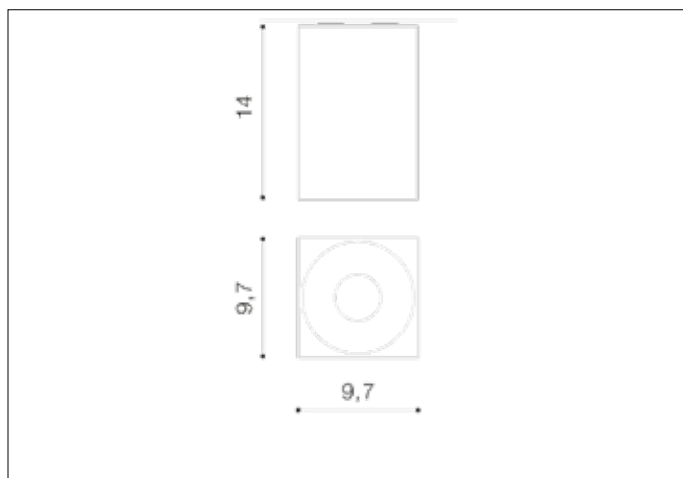

AZzardo[®]
LIGHTING

HUGO BLACK
AZ0826, EAN 5901238408260

Dimensions height / width / length [cm] Product Specifications

Product	14 x 9,7 x 9,7
Mounting inlet:	N/A x N/A x N/A
Ceiling base:	N/A x N/A x N/A
Shades	N/A x N/A x N/A

Line	TECHNICAL
Type	Exposed Downlight
Type of track	N/A
Colour	Black
Material	Aluminium
Light source	1
Type of socket	GU10
Lumens	N/A
Kelvins	N/A
Beam angle	N/A
Dimmable	N/A
CCT	N/A
RGB	N/A
RA	N/A
App remote control	N/A
Remote control	N/A
Voltage	230V
Power	max LED 50W
Switch location	N/A
Protection class	IP20
Tilt	N/A
Rotation	N/A

Shipping info height / width / length [cm]

BOX 1:	14,5 x 10,5 x 10,5
BOX 2:	N/A x N/A x N/A
BOX 3:	N/A x N/A x N/A
Net weight [kg]	0,5
Gross weight [kg]	0,56

Energy efficiency

Azzardo Sp. z o.o.
ul. Strzeszyńska 33 60-479 Poznań,
NIP: 929-185-75-07