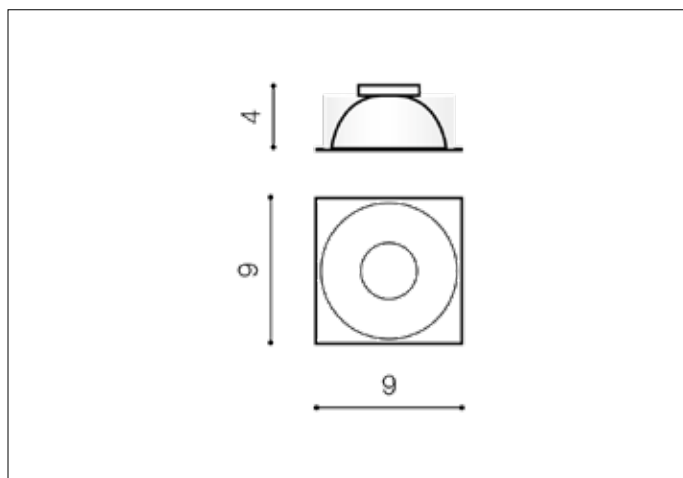

AZzardo[®]
LIGHTING

HUGO R BLACK
AZ0832, EAN 5901238408321

Dimensions height / width / length [cm] Product Specifications

Product	4 x 9 x 9
Mounting inlet:	N/A x N/A x N/A
Ceiling base:	N/A x N/A x N/A
Shades	N/A x N/A x N/A

Line	TECHNICAL
Type	Component
Type of track	N/A
Colour	Black
Material	Aluminium
Light source	N/A
Type of socket	GU10
Lumens	N/A
Kelvins	N/A
Beam angle	N/A
Dimmable	N/A
CCT	N/A
RGB	N/A
RA	N/A
App remote control	N/A
Remote control	N/A
Voltage	N/AV
Power	N/A
Switch location	N/A
Protection class	N/A
Tilt	N/A
Rotation	N/A

Shipping info height / width / length [cm]

BOX 1:	4,5 x 9,5 x 9,5
BOX 2:	N/A x N/A x N/A
BOX 3:	N/A x N/A x N/A
Net weight [kg]	0,03
Gross weight [kg]	0,05

Energy efficiency

Azzardo Sp. z o.o.
ul. Strzeszyńska 33 60-479 Poznań,
NIP: 929-185-75-07