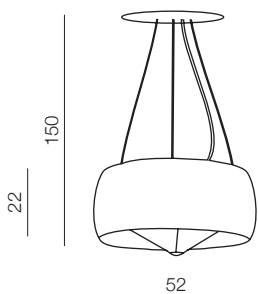

② 2901-3PB (chrome)

③ 2901-3PB (clear)

Cosmo 2

- ① AZ0844 (chrome)
- ② AZ1060 (black)
- ③ AZ0910 (clear)

E27 3x 60W
metal/glass/clear