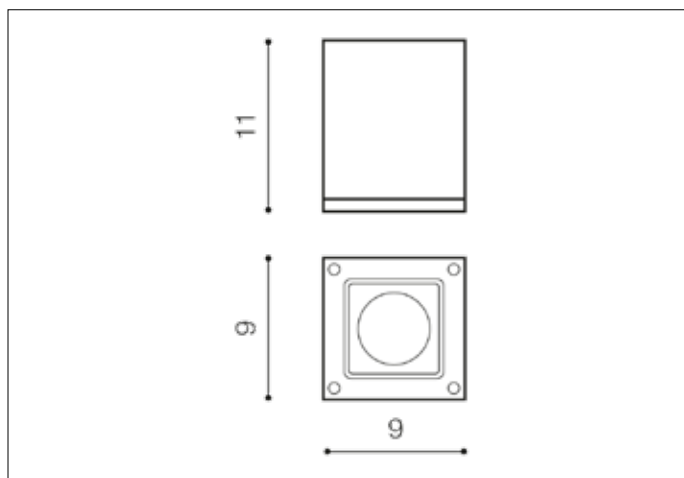

AZzardo[®]
LIGHTING

TONIO WHITE
AZO870, EAN 5901238408703

Dimensions height / width / length [cm] Product Specifications

Product	11 x 9 x 9
Mounting inlet:	N/A x N/A x N/A
Ceiling base:	N/A x N/A x N/A
Shades	N/A x N/A x N/A

Line	TECHNICAL
Type	Outdoor
Type of track	N/A
Colour	White
Material	Aluminium
Light source	1
Type of socket	GU10
Lumens	N/A
Kelvins	N/A
Beam angle	N/A
Dimmable	N/A
CCT	N/A
RGB	N/A
RA	N/A
App remote control	N/A
Remote control	N/A
Voltage	230V
Power	max LED 50W
Switch location	N/A
Protection class	IP54
Tilt	N/A
Rotation	N/A

Shipping info height / width / length [cm]

BOX 1:	10 x 10 x 13
BOX 2:	N/A x N/A x N/A
BOX 3:	N/A x N/A x N/A
Net weight [kg]	0,7
Gross weight [kg]	0,8

Energy efficiency

Azzardo Sp. z o.o.
ul. Strzeszyńska 33 60-479 Poznań,
NIP: 929-185-75-07