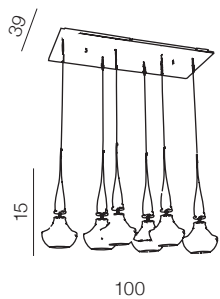

1 WHITE

2 BLACK

Tasos 6

- 1 AZ1883 (white)
- 2 AZ0262 (black)

E14 6x 25W
metal/chrome
glass/black/white

Tasos 4

- 1 AZ0884 (white)
- 2 AZ0885 (black)

E14 4x 25W
metal/chrome
glass/black/white

Tasos 5

- 1 AZ0261 (white)
- 2 AZ0981 (black)

E14 5x 25W
metal/chrome
glass/black/white

Tasos 1

- 1 AZ0260 (white)
- 2 AZ0719 (black)

E14 1x 25W
metal/chrome
glass/black/white