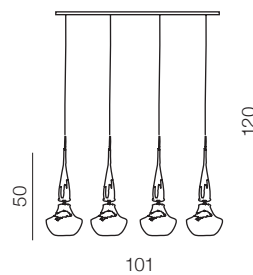

1 WHITE

2 BLACK

Tasos 6

- 1 AZ1883 (white)
- 2 AZ0262 (black)

E14 6x 25W
metal/chrome
glass/black/white

Tasos 4

- 1 AZ0884 (white)
- 2 AZ0885 (black)

E14 4x 25W
metal/chrome
glass/black/white

Tasos 5

- 1 AZ0261 (white)
- 2 AZ0981 (black)

E14 5x 25W
metal/chrome
glass/black/white

Tasos 1

- 1 AZ0260 (white)
- 2 AZ0719 (black)

E14 1x 25W
metal/chrome
glass/black/white