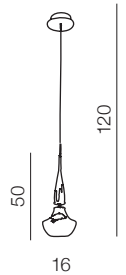

1 WHITE

2 BLACK

Tasos 6

- 1 AZ1883 (white)
- 2 AZ0262 (black)

E14 6x 25W
metal/chrome
glass/black/white

Tasos 4

- 1 AZ0884 (white)
- 2 AZ0885 (black)

E14 4x 25W
metal/chrome
glass/black/white

Tasos 5

- 1 AZ0261 (white)
- 2 AZ0981 (black)

E14 5x 25W
metal/chrome
glass/black/white

Tasos 1

- 1 AZ0260 (white)
- 2 AZ0719 (black)

E14 1x 25W
metal/chrome
glass/black/white