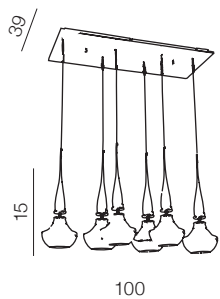

1 WHITE

2 BLACK

Tasos 6

- 1 AZ1883 (white)
- 2 AZ0262 (black)

E14 6x 25W
metal/chrome
glass/black/white

Tasos 4

- 1 AZ0884 (white)
- 2 AZ0885 (black)

E14 4x 25W
metal/chrome
glass/black/white

Tasos 5

- 1 AZ0261 (white)
- 2 AZ0981 (black)

E14 5x 25W
metal/chrome
glass/black/white

Tasos 1

- 1 AZ0260 (white)
- 2 AZ0719 (black)

E14 1x 25W
metal/chrome
glass/black/white