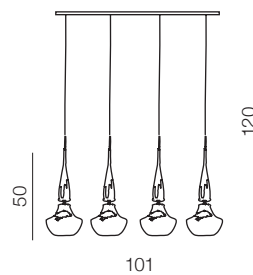

1 WHITE

2 BLACK

Tasos 6

- 1 AZ1883 (white)
- 2 AZ0262 (black)

E14 6x 25W
metal/chrome
glass/black/white

Tasos 4

- 1 AZ0884 (white)
- 2 AZ0885 (black)

E14 4x 25W
metal/chrome
glass/black/white

Tasos 5

- 1 AZ0261 (white)
- 2 AZ0981 (black)

E14 5x 25W
metal/chrome
glass/black/white

Tasos 1

- 1 AZ0260 (white)
- 2 AZ0719 (black)

E14 1x 25W
metal/chrome
glass/black/white