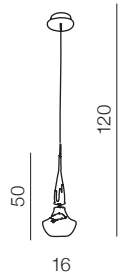

1 WHITE

2 BLACK

Tasos 6

- 1 AZ1883 (white)
- 2 AZ0262 (black)

E14 6x 25W
metal/chrome
glass/black/white

Tasos 4

- 1 AZ0884 (white)
- 2 AZ0885 (black)

E14 4x 25W
metal/chrome
glass/black/white

Tasos 5

- 1 AZ0261 (white)
- 2 AZ0981 (black)

E14 5x 25W
metal/chrome
glass/black/white

Tasos 1

- 1 AZ0260 (white)
- 2 AZ0719 (black)

E14 1x 25W
metal/chrome
glass/black/white