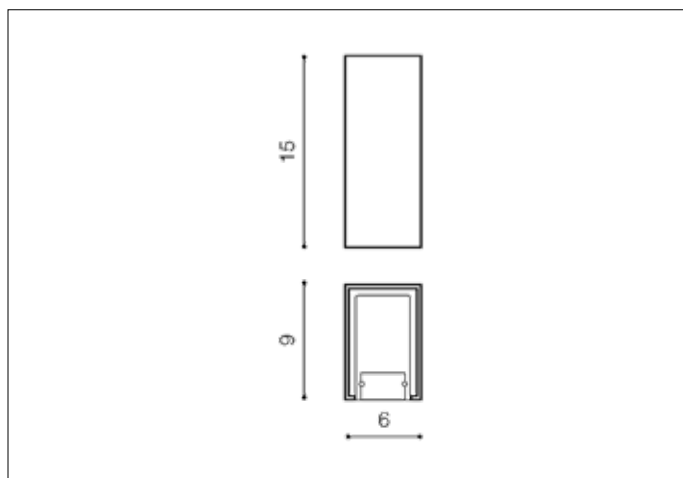

**AZzardo**<sup>®</sup>  
 LIGHTING

RAUL WHITE

AZ0891, EAN 5901238408918

**Dimensions** height / width / length [cm] **Product Specifications**

Product	15 x 6 x 9
Mounting inlet:	N/A x N/A x N/A
Ceiling base:	N/A x N/A x N/A
Shades	N/A x N/A x N/A

Line	TECHNICAL
Type	Wall
Type of track	N/A
Colour	White
Material	Aluminium
Light source	2
Type of socket	G9
Lumens	N/A
Kelvins	N/A
Beam angle	N/A
Dimmable	N/A
CCT	N/A
RGB	N/A
RA	N/A
App remote control	N/A
Remote control	N/A
Voltage	230V
Power	max LED 40W
Switch location	N/A
Protection class	IP20
Tilt	N/A
Rotation	N/A

**Shipping info** height / width / length [cm]

BOX 1:	6,5 x 9,5 x 16
BOX 2:	N/A x N/A x N/A
BOX 3:	N/A x N/A x N/A
Net weight [kg]	0,3
Gross weight [kg]	0,35

**Energy efficiency**

Azzardo Sp. z o.o.  
 ul. Strzeszyńska 33 60-479 Poznań,  
 NIP: 929-185-75-07