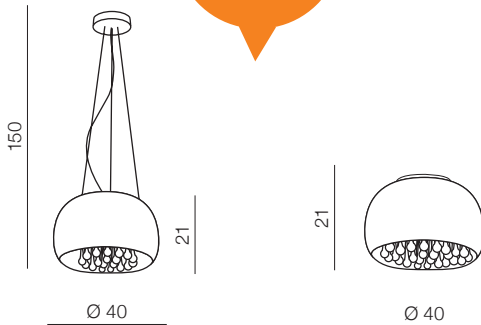

2 IN 1
ONE LAMP
PENDANT/TOP

Burn

AZ0699
PENDANT/TOP
5x G9 Only LED
metal/glass/crystal
chrome/chrome/clear

Burn wall

AZ0911
1x G9 Only LED
metal/glass/crystal
chrome/chrome/clear