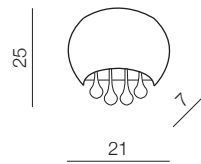

2 IN 1
ONE LAMP
PENDANT/TOP

Burn

AZ0699
PENDANT/TOP
5x G9 Only LED
metal/glass/crystal
chrome/chrome/clear

Burn wall

AZ0911
1x G9 Only LED
metal/glass/crystal
chrome/chrome/clear