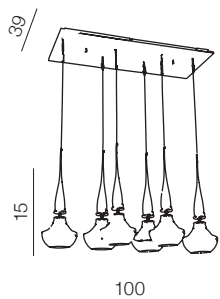

1 WHITE

2 BLACK

Tasos 6

- 1 AZ1883 (white)
- 2 AZ0262 (black)

E14 6x 25W
metal/chrome
glass/black/white

Tasos 4

- 1 AZ0884 (white)
- 2 AZ0885 (black)

E14 4x 25W
metal/chrome
glass/black/white

Tasos 5

- 1 AZ0261 (white)
- 2 AZ0981 (black)

E14 5x 25W
metal/chrome
glass/black/white

Tasos 1

- 1 AZ0260 (white)
- 2 AZ0719 (black)

E14 1x 25W
metal/chrome
glass/black/white