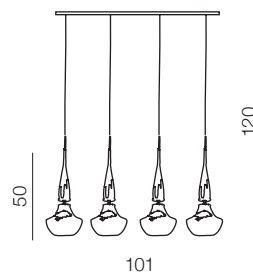

1 WHITE

2 BLACK

Tasos 6

- 1 AZ1883 (white)
- 2 AZ0262 (black)

E14 6x 25W
metal/chrome
glass/black/white

Tasos 4

- 1 AZ0884 (white)
- 2 AZ0885 (black)

E14 4x 25W
metal/chrome
glass/black/white

Tasos 5

- 1 AZ0261 (white)
- 2 AZ0981 (black)

E14 5x 25W
metal/chrome
glass/black/white

Tasos 1

- 1 AZ0260 (white)
- 2 AZ0719 (black)

E14 1x 25W
metal/chrome
glass/black/white