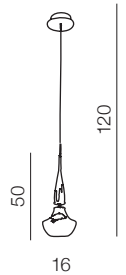

1 WHITE

2 BLACK

Tasos 6

- 1 AZ1883 (white)
- 2 AZ0262 (black)

E14 6x 25W
metal/chrome
glass/black/white

Tasos 4

- 1 AZ0884 (white)
- 2 AZ0885 (black)

E14 4x 25W
metal/chrome
glass/black/white

Tasos 5

- 1 AZ0261 (white)
- 2 AZ0981 (black)

E14 5x 25W
metal/chrome
glass/black/white

Tasos 1

- 1 AZ0260 (white)
- 2 AZ0719 (black)

E14 1x 25W
metal/chrome
glass/black/white