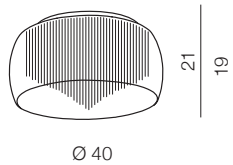

AZ2453
(metal/chrome)
3x G9 Only LED
metal/glass

21
IN

ONE LAMP
PENDANT/TOP

Rego 40

AZ0999
(metal/chrome)
PENDANT/TOP
5x G9 Only LED
aluminium/glass