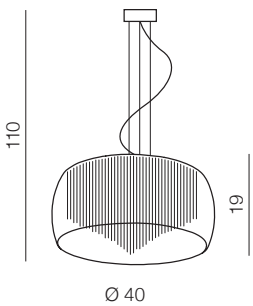

REGO

**Rego 23 top**

**AZ1001**  
(metal/chrome)  
1x G9 Only LED  
aluminium/glass

**Rego 3 line**

**AZ2453**  
(metal/chrome)  
3x G9 Only LED  
metal/glass

**21**  
IN

ONE LAMP  
PENDANT/TOP

**Rego 40**

**AZ0999**  
(metal/chrome)  
PENDANT/TOP  
5x G9 Only LED  
aluminium/glass

**21**  
IN

ONE LAMP  
PENDANT/TOP

**Rego 50**

**AZ1000**  
(metal/chrome)  
PENDANT/TOP  
8x G9 Only LED  
aluminium/glass