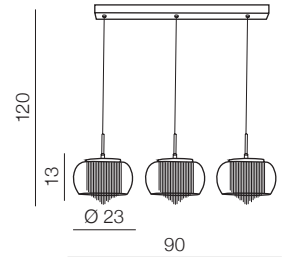

REGO

**Rego 23 top**

**AZ1001**  
(metal/chrome)  
1x G9 Only LED  
aluminium/glass

**Rego 3 line**

**AZ2453**  
(metal/chrome)  
3x G9 Only LED  
metal/glass

**21**  
IN

ONE LAMP  
PENDANT/TOP

**Rego 40**

**AZ0999**  
(metal/chrome)  
PENDANT/TOP  
5x G9 Only LED  
aluminium/glass

**21**  
IN

ONE LAMP  
PENDANT/TOP

**Rego 50**

**AZ1000**  
(metal/chrome)  
PENDANT/TOP  
8x G9 Only LED  
aluminium/glass