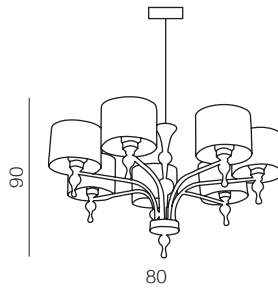

IMPRESS

1 WHITE

2 BLACK

3 BROWN

Impress table

- 1 AZ1107 WH (white)
 - 2 AZ0502 BK (black)
 - 3 AZ2903 (brown)
- E27 1x 50W
metal/chrome/acryl/fabric

Impress wall

- 1 AZ0503 WH (white)
 - 2 AZ0501 BK (black)
 - 3 AZ2904 BN (brown)
- E27 1x 50W
metal/chrome/acryl/fabric

Impress 7

- 1 AZ1106 WH (white)
 - 2 AZ0500 BK (black)
 - 3 AZ2902 BN (brown)
- E27 7x 50W
metal/chrome/acryl/fabric

Impress 5

- 1 AZ1007 WH (white)
 - 2 AZ0499 BK (black)
 - 3 AZ2901 BN (brown)
- E27 5x 50W
metal/chrome/acryl/fabric