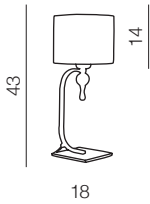

IMPRESS

1 WHITE

2 BLACK

3 BROWN

Impress table

- 1 AZ1107 WH (white)
 - 2 AZ0502 BK (black)
 - 3 AZ2903 (brown)
- E27 1x 50W
metal/chrome/acryl/fabric

Impress wall

- 1 AZ0503 WH (white)
 - 2 AZ0501 BK (black)
 - 3 AZ2904 BN (brown)
- E27 1x 50W
metal/chrome/acryl/fabric