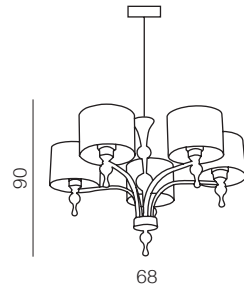

IMPRESS

1 WHITE

2 BLACK

3 BROWN

Impress table

- 1 AZ1107 WH (white)
 - 2 AZ0502 BK (black)
 - 3 AZ2903 (brown)
- E27 1x 50W
metal/chrome/acryl/fabric

Impress wall

- 1 AZ0503 WH (white)
 - 2 AZ0501 BK (black)
 - 3 AZ2904 BN (brown)
- E27 1x 50W
metal/chrome/acryl/fabric

Impress 7

- 1 AZ1106 WH (white)
 - 2 AZ0500 BK (black)
 - 3 AZ2902 BN (brown)
- E27 7x 50W
metal/chrome/acryl/fabric

Impress 5

- 1 AZ1007 WH (white)
 - 2 AZ0499 BK (black)
 - 3 AZ2901 BN (brown)
- E27 5x 50W
metal/chrome/acryl/fabric