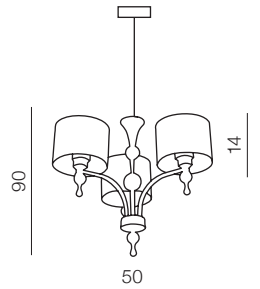

IMPRESS

1 WHITE

2 BLACK

3 BROWN

Impress table

- 1 AZ1107 WH (white)
 - 2 AZ0502 BK (black)
 - 3 AZ2903 (brown)
- E27 1x 50W
metal/chrome/acryl/fabric

Impress wall

- 1 AZ0503 WH (white)
 - 2 AZ0501 BK (black)
 - 3 AZ2904 BN (brown)
- E27 1x 50W
metal/chrome/acryl/fabric

Impress 7

- 1 AZ1106 WH (white)
 - 2 AZ0500 BK (black)
 - 3 AZ2902 BN (brown)
- E27 7x 50W
metal/chrome/acryl/fabric

Impress 5

- 1 AZ1007 WH (white)
 - 2 AZ0499 BK (black)
 - 3 AZ2901 BN (brown)
- E27 5x 50W
metal/chrome/acryl/fabric