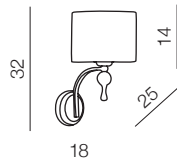

IMPRESS

1 WHITE

2 BLACK

3 BROWN

Impress table

- 1 AZ1107 WH (white)
 - 2 AZ0502 BK (black)
 - 3 AZ2903 (brown)
- E27 1x 50W
metal/chrome/acryl/fabric

Impress wall

- 1 AZ0503 WH (white)
 - 2 AZ0501 BK (black)
 - 3 AZ2904 BN (brown)
- E27 1x 50W
metal/chrome/acryl/fabric