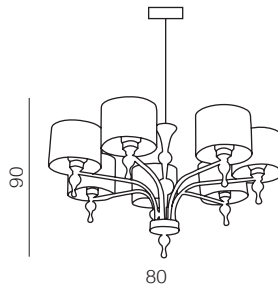

IMPRESS

1 WHITE

2 BLACK

3 BROWN

Impress table

- 1 AZ1107 WH (white)
 - 2 AZ0502 BK (black)
 - 3 AZ2903 (brown)
- E27 1x 50W
metal/chrome/acryl/fabric

Impress wall

- 1 AZ0503 WH (white)
 - 2 AZ0501 BK (black)
 - 3 AZ2904 BN (brown)
- E27 1x 50W
metal/chrome/acryl/fabric

Impress 7

- 1 AZ1106 WH (white)
 - 2 AZ0500 BK (black)
 - 3 AZ2902 BN (brown)
- E27 7x 50W
metal/chrome/acryl/fabric

Impress 5

- 1 AZ1007 WH (white)
 - 2 AZ0499 BK (black)
 - 3 AZ2901 BN (brown)
- E27 5x 50W
metal/chrome/acryl/fabric