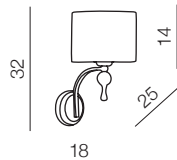

IMPRESS

1 WHITE

2 BLACK

3 BROWN

Impress table

- 1 AZ1107 WH (white)
 - 2 AZ0502 BK (black)
 - 3 AZ2903 (brown)
- E27 1x 50W
metal/chrome/acryl/fabric

Impress wall

- 1 AZ0503 WH (white)
 - 2 AZ0501 BK (black)
 - 3 AZ2904 BN (brown)
- E27 1x 50W
metal/chrome/acryl/fabric