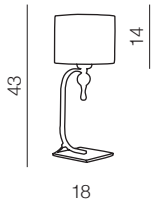

IMPRESS

1 WHITE

2 BLACK

3 BROWN

Impress table

- 1 AZ1107 WH (white)
 - 2 AZ0502 BK (black)
 - 3 AZ2903 (brown)
- E27 1x 50W
metal/chrome/acryl/fabric

Impress wall

- 1 AZ0503 WH (white)
 - 2 AZ0501 BK (black)
 - 3 AZ2904 BN (brown)
- E27 1x 50W
metal/chrome/acryl/fabric