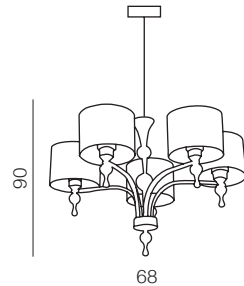

IMPRESS

1 WHITE

2 BLACK

3 BROWN

Impress table

- 1 AZ1107 WH (white)
 - 2 AZ0502 BK (black)
 - 3 AZ2903 (brown)
- E27 1x 50W
metal/chrome/acryl/fabric

Impress wall

- 1 AZ0503 WH (white)
 - 2 AZ0501 BK (black)
 - 3 AZ2904 BN (brown)
- E27 1x 50W
metal/chrome/acryl/fabric

Impress 7

- 1 AZ1106 WH (white)
 - 2 AZ0500 BK (black)
 - 3 AZ2902 BN (brown)
- E27 7x 50W
metal/chrome/acryl/fabric

Impress 5

- 1 AZ1007 WH (white)
 - 2 AZ0499 BK (black)
 - 3 AZ2901 BN (brown)
- E27 5x 50W
metal/chrome/acryl/fabric