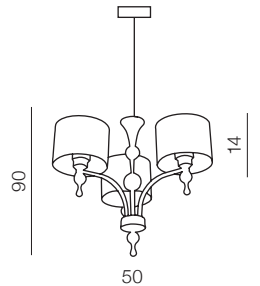

IMPRESS

1 WHITE

2 BLACK

3 BROWN

Impress table

- 1 AZ1107 WH (white)
 - 2 AZ0502 BK (black)
 - 3 AZ2903 (brown)
- E27 1x 50W
metal/chrome/acryl/fabric

Impress wall

- 1 AZ0503 WH (white)
 - 2 AZ0501 BK (black)
 - 3 AZ2904 BN (brown)
- E27 1x 50W
metal/chrome/acryl/fabric

Impress 7

- 1 AZ1106 WH (white)
 - 2 AZ0500 BK (black)
 - 3 AZ2902 BN (brown)
- E27 7x 50W
metal/chrome/acryl/fabric

Impress 5

- 1 AZ1007 WH (white)
 - 2 AZ0499 BK (black)
 - 3 AZ2901 BN (brown)
- E27 5x 50W
metal/chrome/acryl/fabric